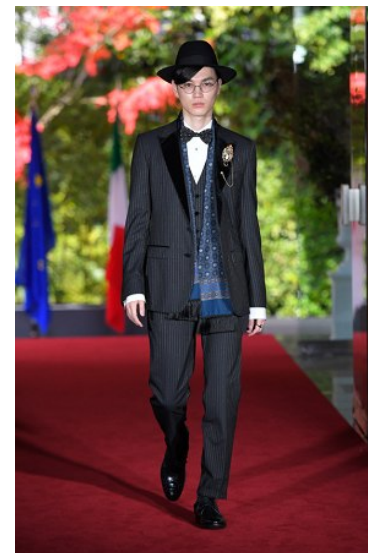

16 FW
"The returning silhouette"

Yeon Kyu

Height 185cm Chest 91cm Waist 72cm Shoes 27 Hair Brown Eyes Brown

Cinq Deux Un
 Al Bergo Nogizaka 508 9-6-28 Akasaka,
 Minato-ku Tokyo 107-0052 Japan
 Women Models / +81-3-3402-8445
 Men Models / +81-3-3402-7591
www.cdumodels.com